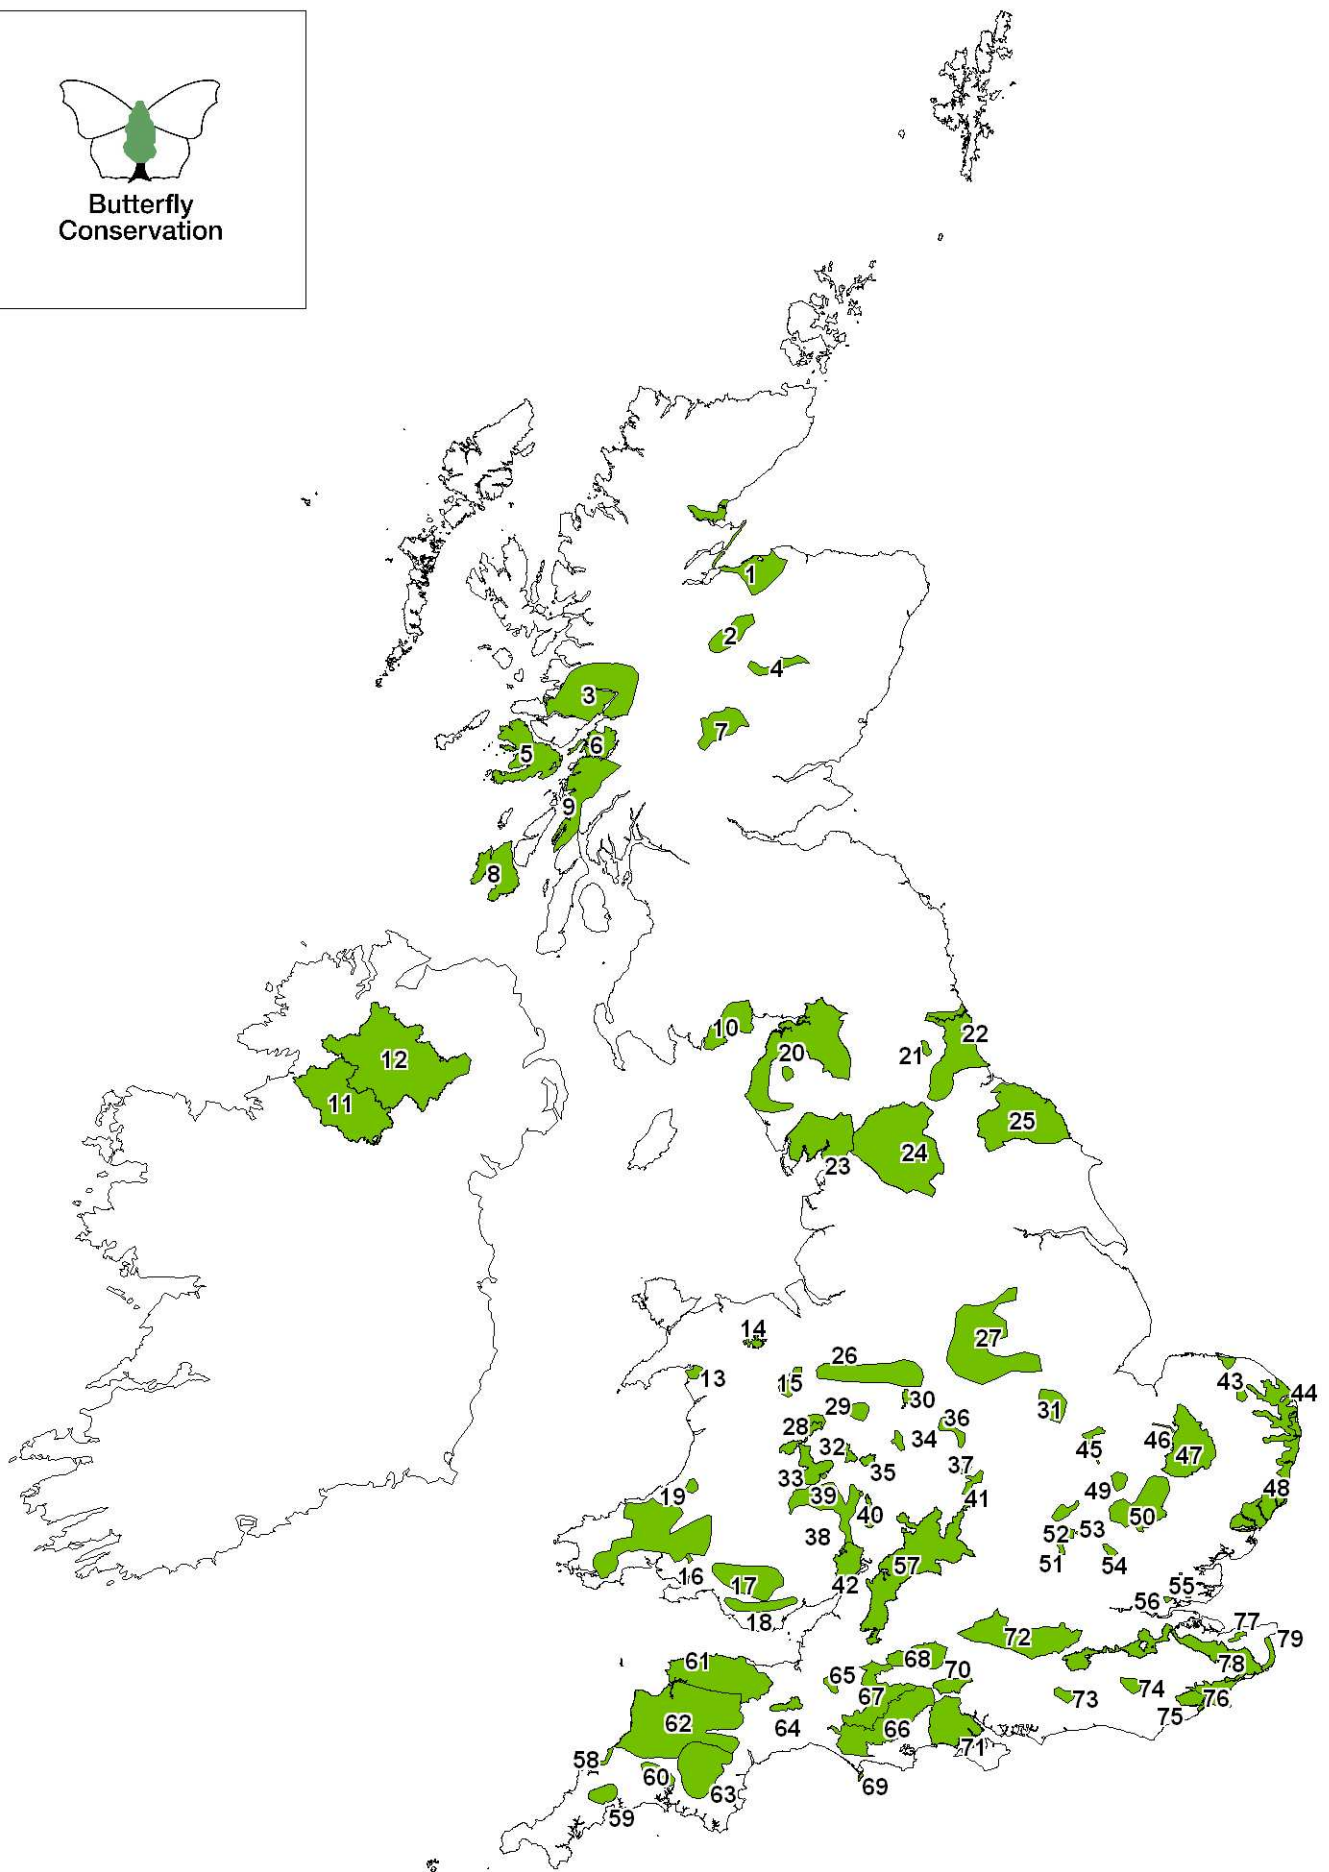

Butterfly Conservation Landscape Target Areas

Butterfly Conservation Landscape Target Areas 2010

Key:

1	Moray Firth	41	Southam Lias Grasslands
2	Badenoch & Strathspey	42	Forest of Dean
3	Lochaber	43	Norfolk Heaths
4	Upper Deeside	44	Norfolk Broads
5	Mull	45	Peterborough Brownfields
6	Lorne	46	Cut Off Channel
7	Highland Perthshire	47	The Brecks
8	Islay	48	Suffolk Coast & Heaths incl The Sandlings
9	Mid-Argyll & Knapdale	49	Cambridge Elm Belt
10	Solway coast & hinterland	50	Cambridgeshire & Essex Chalk Grasslands
11	County Fermanagh	51	Bedfordshire Chilterns
12	County Tyrone, Antrim	52	Bedfordshire Brownfields
13	Harlech	53	Hertfordshire Chalk Grassland
14	Clocaenog Forest	54	Hertfordshire Quarries
15	Oswestry Uplands	55	South Essex Woodlands
16	Mynydd Mawr	56	Langdon Hills, South Essex
17	South Wales Coal Measures	57	The Cotswolds
18	High Brown Brackenlands	58	North Cornwall Coast
19	South Wales Brown Hairstreak areas	59	Mid-Cornwall Moors
20	North Cumbria	60	Tamar Valley
21	Durham Coalfield Pennine Fringe	61	Dartmoor
22	North East Brownfields	62	Culm Measures
23	South Cumbria Low Fells & Morecambe Bay Limestone	63	Exmoor
24	Yorkshire Dales	64	Blackdown Hills
25	North York Moors	65	Polden Hills
26	North Shropshire & Staffordshire Mosses	66	Cranborne Chase & Wessex Downs
27	Notts/Derby Coalfields	67	Blackmoor Vale
28	South Shropshire Metal Mines	68	Salisbury Plain
29	Telford & Wrekin Brownfields	69	Isle of Portland
30	Cannock Chase	70	Tytherley Woods
31	Ketton Limestone Area Brownfields	71	New Forest
32	South Shropshire Wet Flushes & Rush Pasture	72	Thames Basin Heaths
33	South Shropshire & North Herefordshire Woods	73	West Weald (Surrey/Sussex Woods)
34	Black Country Brownfields	74	Ashdown Forest
35	Wyre Forest	75	Rother Woods
36	North Warwickshire Brownfields	76	Dungeness/Romney Marsh
37	Princethorpe Woodlands	77	Blean Woods
38	Herefordshire Commons	78	North Downs
39	Herefordshire Woodlands	79	Sandwich Bay
40	Malvern Hills		